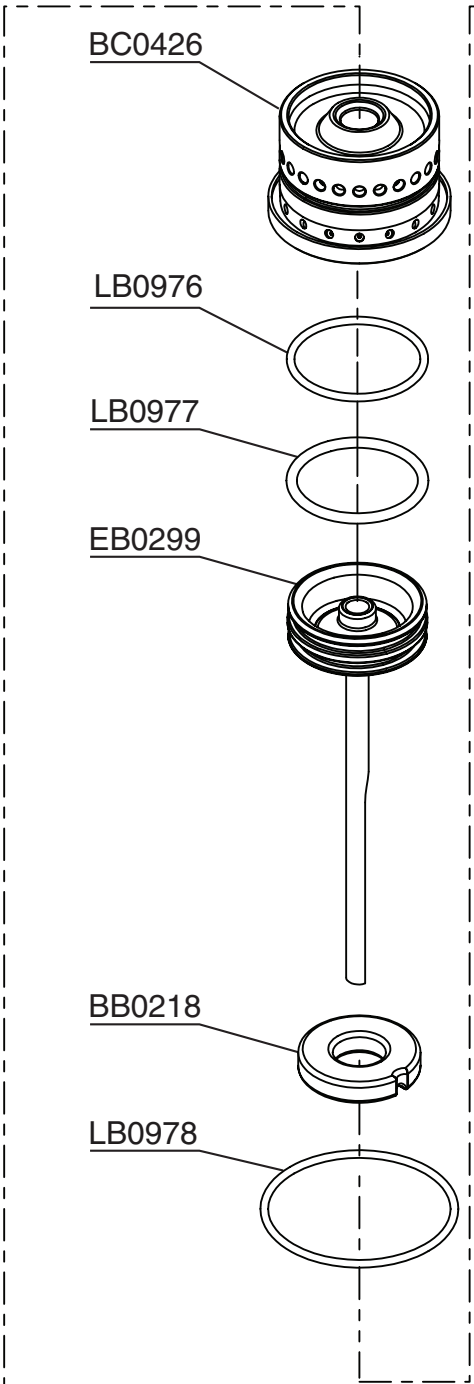

HN150 Joist Hanger Nailer

SENCO®