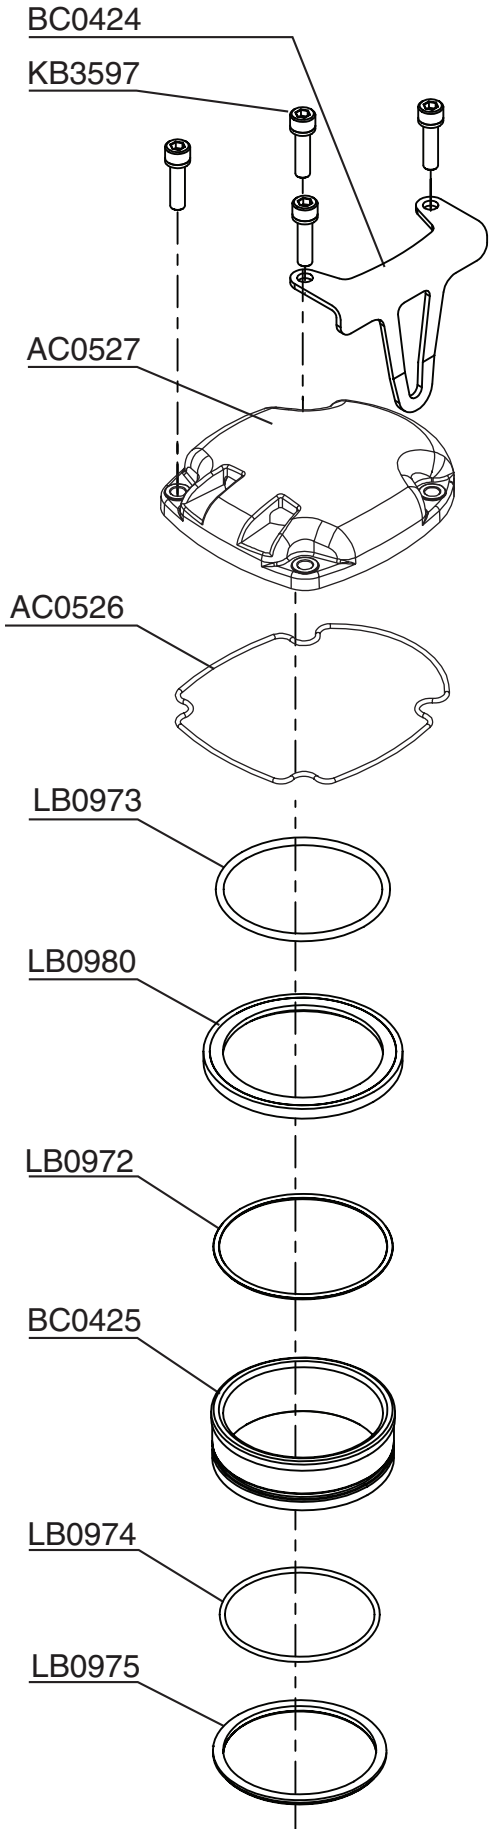

HN150 Joist Hanger Nailer

SENCO®