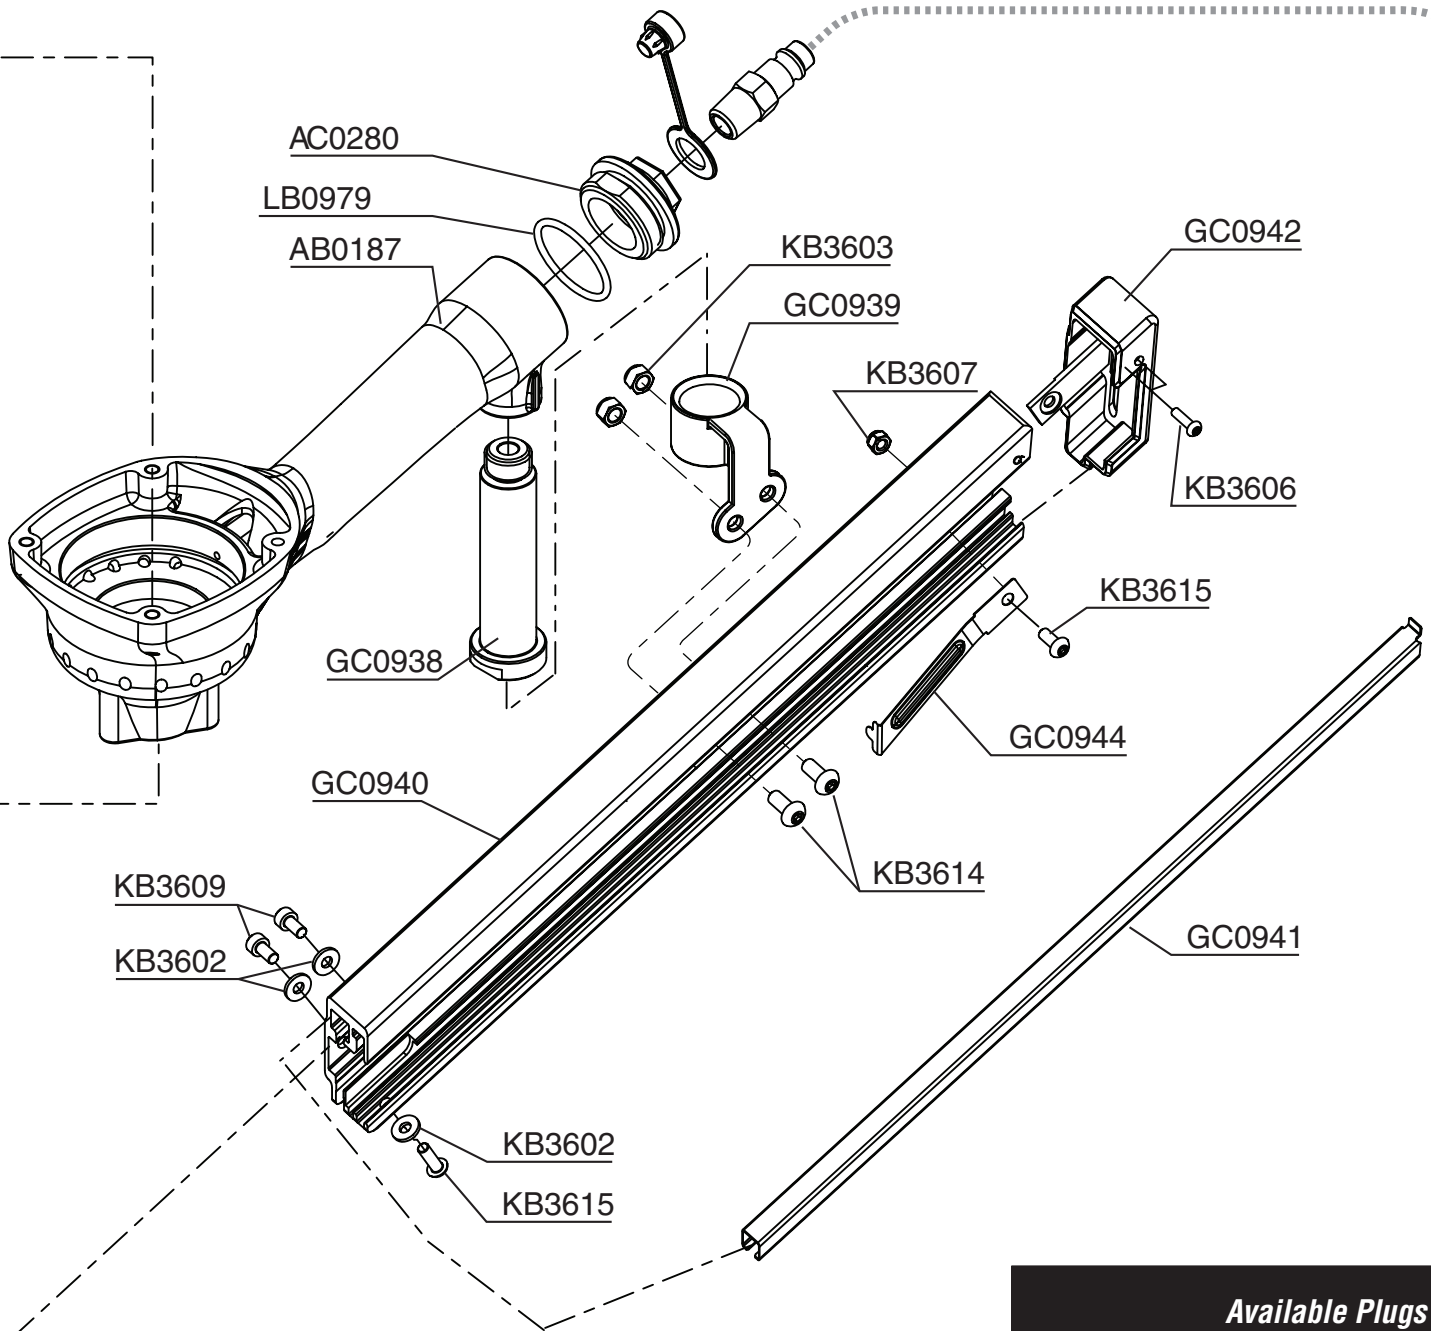

HN150 Joist Hanger Nailer

SENCO®

Available Plugs
(Not Included with Tool)

PC0479 ✓
1/4" Body
Ind. Interchange 1/4" NPT

PC0468 ✓
1/4" Body
Tru-Flate 1/4" NPT

✓ **Recommended Plugs**
Plugs shown smaller than actual size