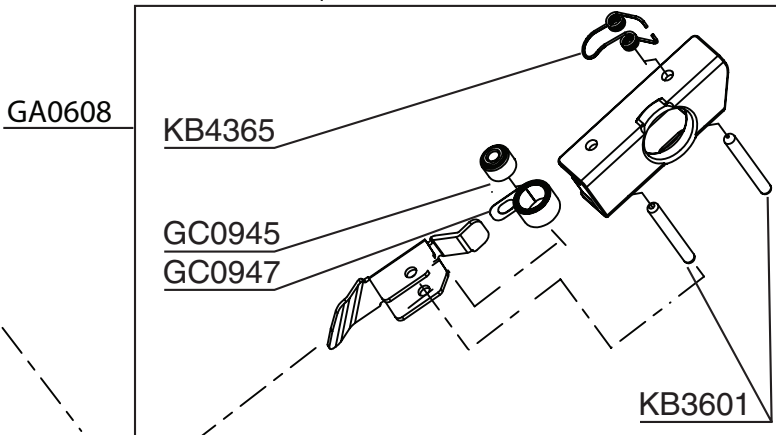

HN150 Joist Hanger Nailer

SENCO®

Available Plugs
(Not Included with Tool)

PC0479 ✓
1/4" Body
Ind. Interchange 1/4" NPT

PC0468 ✓
1/4" Body
Tru-Flate 1/4" NPT

✓ **Recommended Plugs**
Plugs shown smaller than actual size